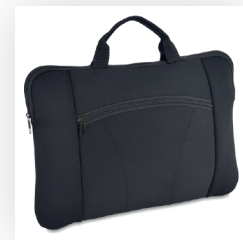

Your Ref:

Quantity:

Product Code: QB0104

Our Ref:

Version: 1

Product Colour: BLACK

PRINTING CONCERNS:

We stock this item in the following colours

**PANTONE REFERENCE(S)**
 Full colour printing

 Product Image for visualisation
 - colours may vary

ARTWORK SCALE 50%

The dashed line is to demonstrate print area and will not appear on your printed item
PLEASE NOTE: